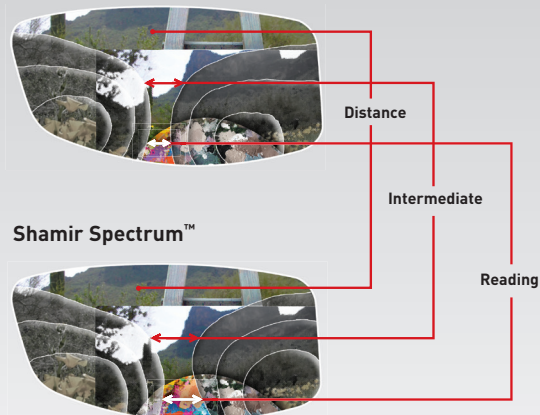

SPE-BRO-TRI-012915

ReCreating Perfect Vision®
www.shamir.com

Enjoy the full Spectrum™ of your vision

With Shamir Spectrum™, our Mensa-like team of scientists figured out a way to give you even more crisp vision in the reading and intermediate viewing areas (perfect for selecting the right color paint and applying the ideal stroke on your canvas). They've also been able to increase stability in the distance! What's stability mean? Well, it has to do with diopters and levels of clarity – trust us it's a good thing. For you, it means even more comfortable vision in the distance (this would be your landscape).

(the other guys' lenses)

Diagram depicts a simulation of Spectrum's wider vision zones.

The diagram above shows exactly how Spectrum™ provides you with even wider areas of clarity compared to the other guys' lenses.

You can't go wrong with wider fields of vision.

Clarity is a given, but you're probably thinking "what are wider fields of vision?" If we don't sell you with this one, you're going to have to tell us where we went wrong. With Spectrum™, you get to experience something most eye glass wearers don't: wider fields of vision. Wider fields of vision give you more area of comfortable viewing in your lens. It's like looking through a keyhole. When you're farther away, you can't really see much, but once you put your eye right up to that little sucker you see everything on the other side of the door.

- Enjoy wider areas of clarity in the reading and intermediate viewing areas
- This semi-personalized progressive lens gives you an advantage over Element™ but without the full personalization of Autograph III®
- More comfortable viewing with the stable distance viewing area